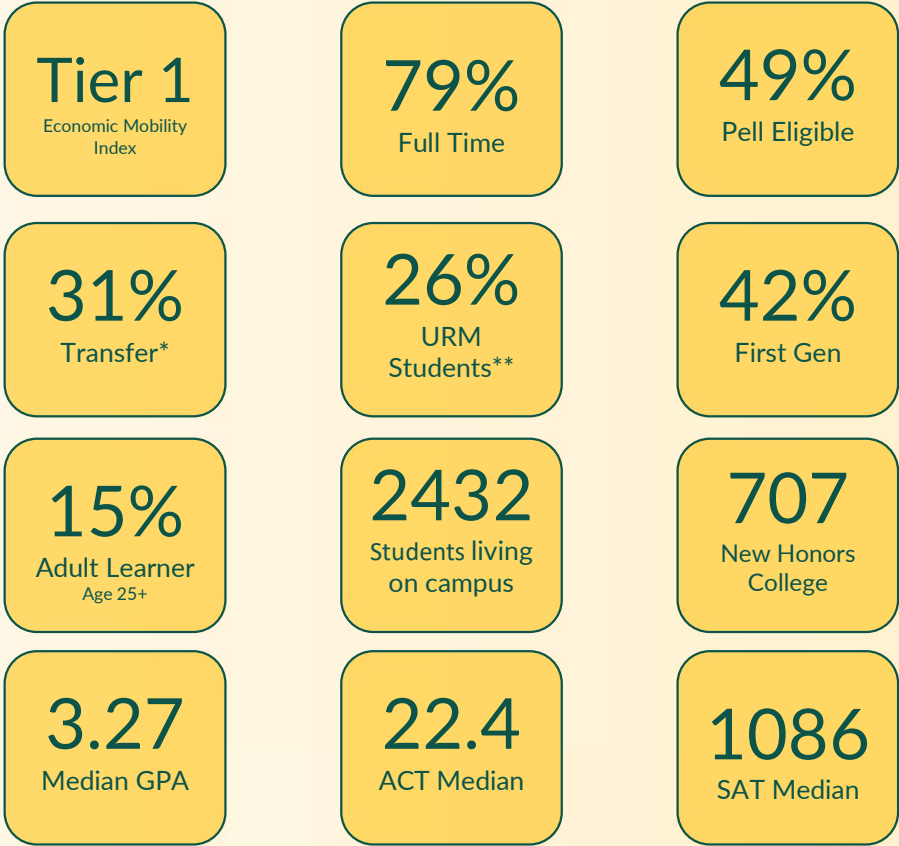

Undergraduates, Fall 2024