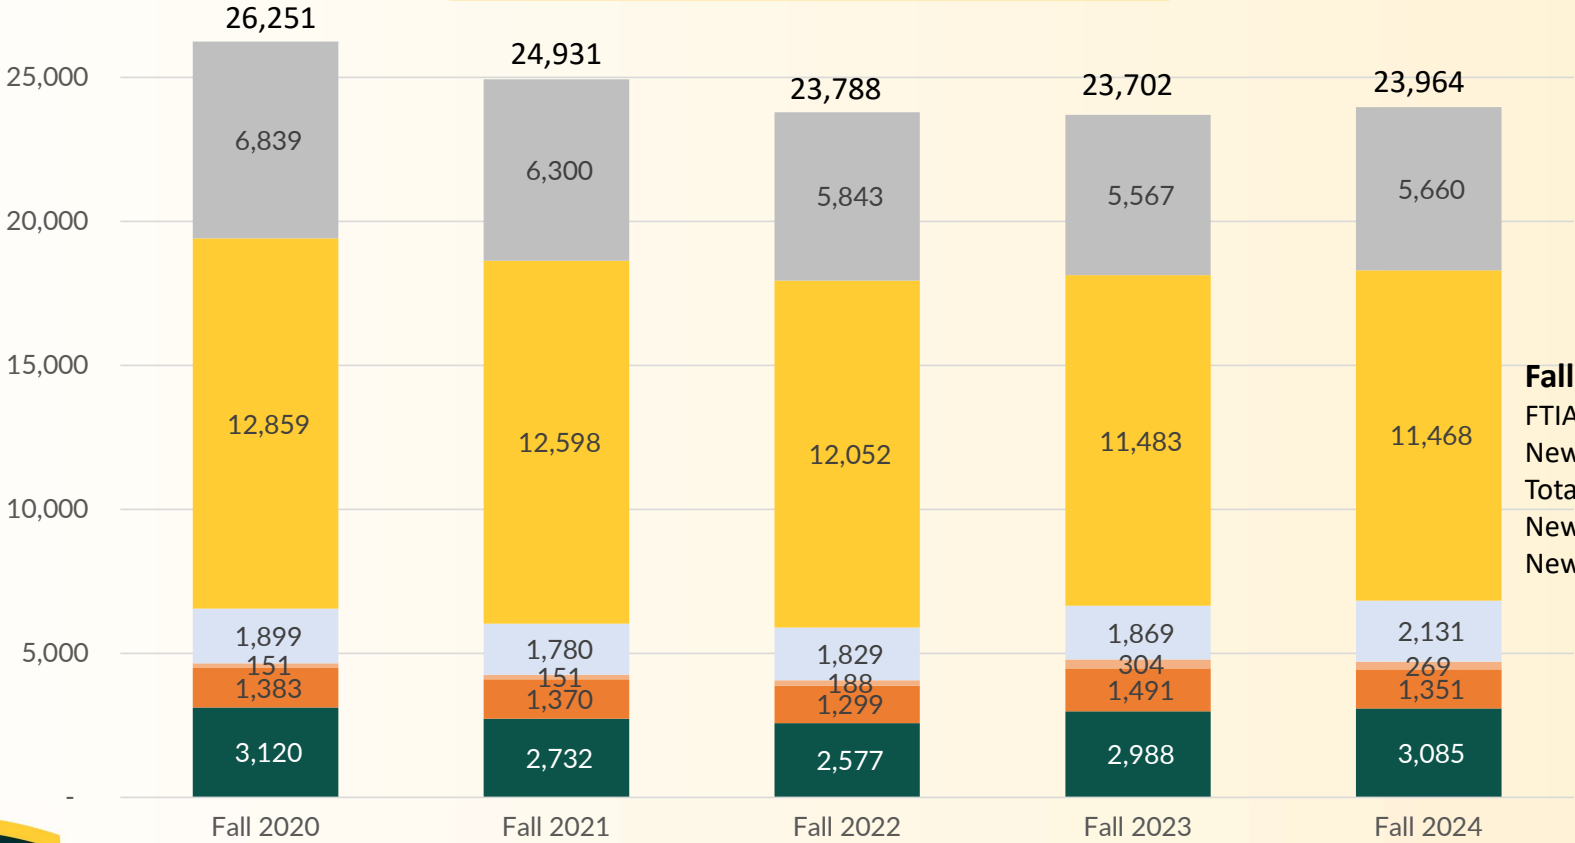

Enrollment Trend

Fall 2024 Comparison
FTIAC: 3.2%
New Transfer: -9.4%
Total New UG: -1.6%
New UG International: 33.9%
New Masters: 22.7%

Source: WSU Census, Student Dashboard - Institutional Research and Data Analytics - Wayne State University