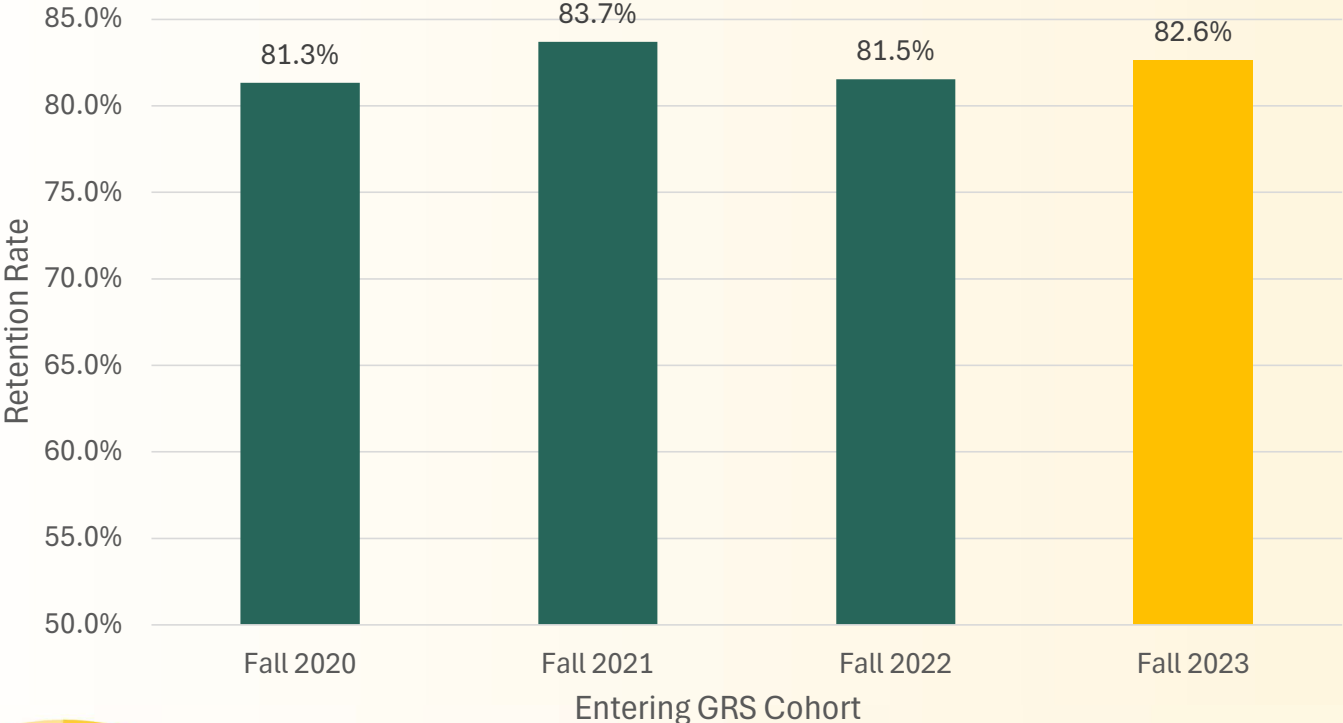

FTIAC Full Time First Year Retention Rate

Source: [WSU Retention/Graduation](#)