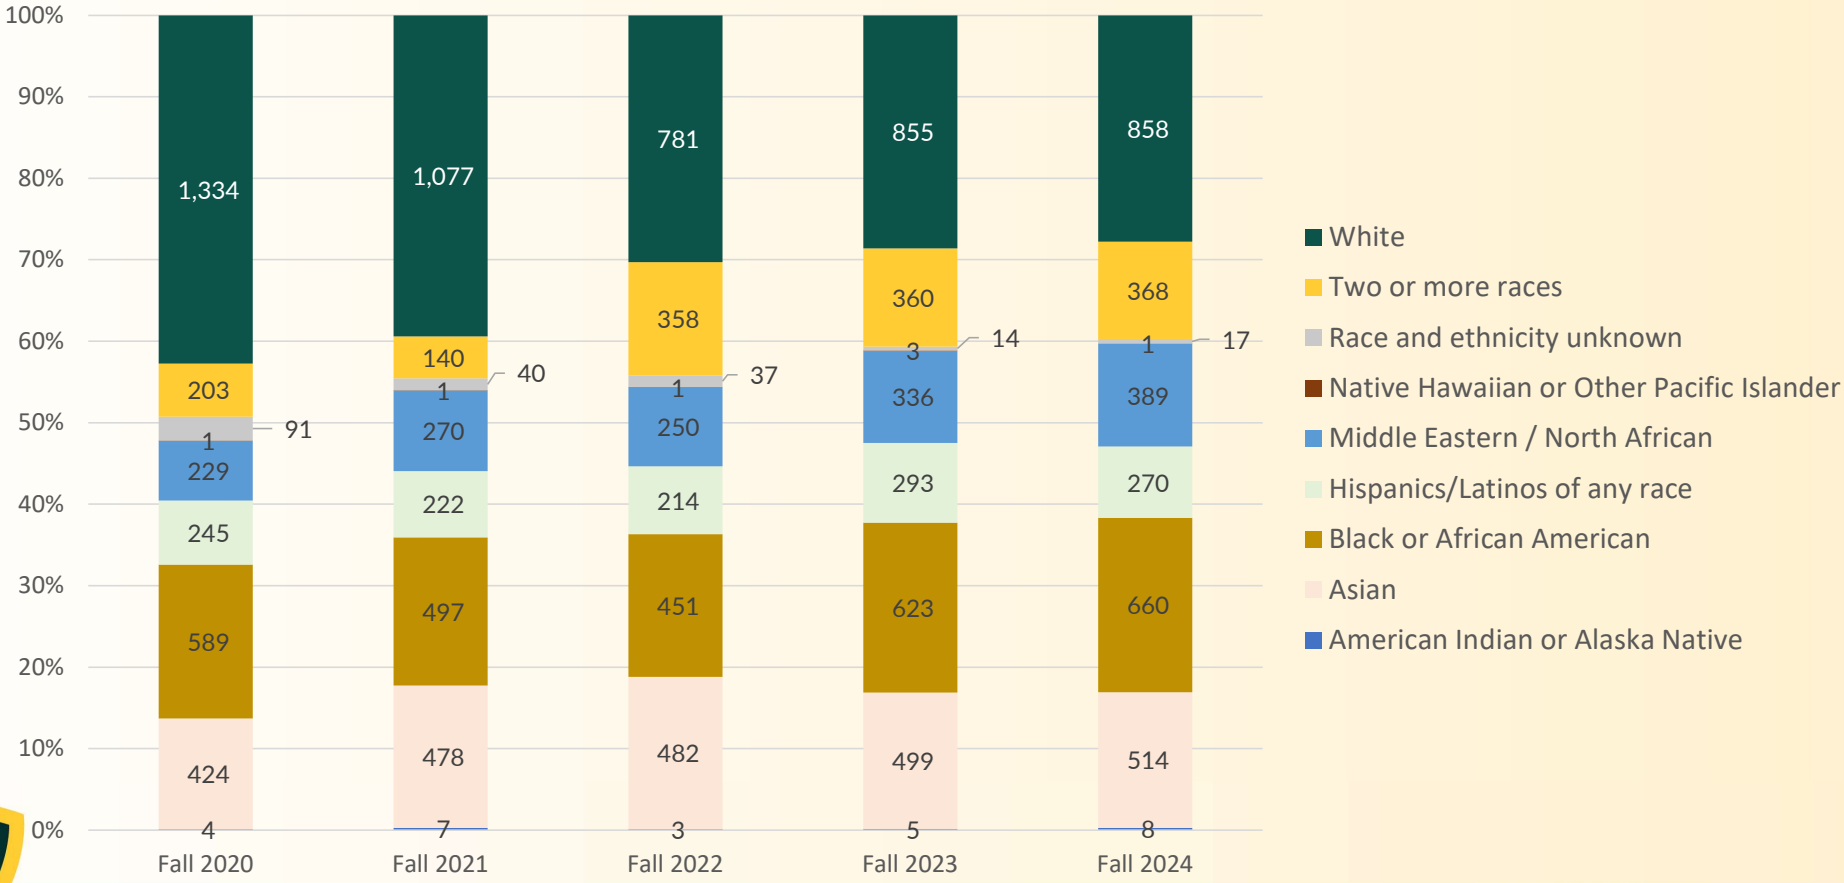

Our Incoming Class is Diverse

Source: *WSU Census, Student Dashboard - Institutional Research and Data Analytics - Wayne State University*